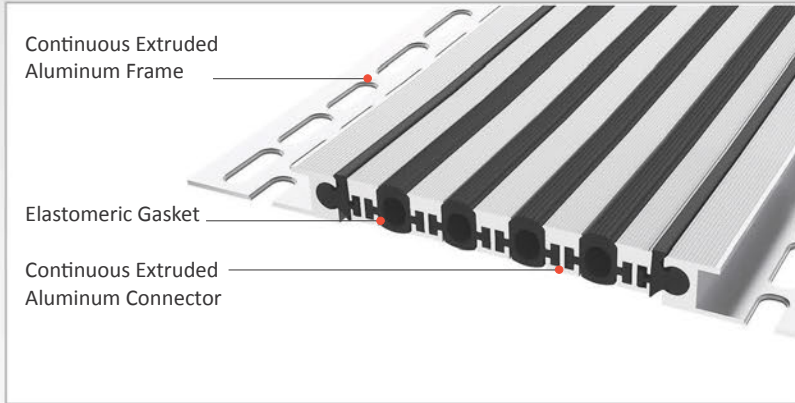

AS A126 flush mounted profile can easily be installed by means of screws to all types of wall & ceiling. Adjustable interlocking profile and gasket configuration makes it available for gaps up to 200 mm. Multipartite design ensures the profile to meet displacements in 3 directions. If inquired, AS A126 can be applied with floor type AS A226 and this dual application brings in a decorative aspect. Profiles are delivered factory-assembled.

- Application Areas** : Indoor & Outdoor / Wall & Ceiling
- Ideal for** : Shopping Malls, Airports, Residences, Hospitals, Hotels, Commercial & Public Buildings etc.
- Material** : Mill Finish Aluminum (Anodizing optional), TPE Gasket
- Aluminum Alloy** : 6063 AA-USA / EN AW 6063
- Optional Supplies** : Fire Barrier, Waterproof EPDM membrane

* Visuals are representative and the profile configuration may differ depending on the characteristics requested.

GASKET COLORS **BLACK** GREY BEIGE Custom Colors available.

LOCATION	MODEL	GAP (Fb) mm	HEIGHT (H) MM	OVERALL WIDTH (B) mm	VISIBLE WIDTH (S) mm	MOVEMENT (W) mm	LOAD CAPACITY	STANDARD LENGTH (mt)
Wall to Wall	AS A126-030	30	15 / 28	128	48	± 2	N/A	3
	AS A126-050	50	15 / 28	148	68	± 4	N/A	3
	AS A126-060	60	15 / 28	170	90	± 6	N/A	3
	AS A126-080	80	15 / 28	190	110	± 8	N/A	3
	AS A126-100	100	15 / 28	210	131	± 10	N/A	3
	AS A126-120	120	15 / 28	231	152	± 12	N/A	3
	AS A126-140	140	15 / 28	252	173	± 14	N/A	3
	AS A126-160	160	15 / 28	273	193	± 16	N/A	3
	AS A126-200	200	15 / 28	315	235	± 20	N/A	3

Note: Please ask for different sizes

Profil No Profile Number	AS A126 060	AS A126 060K
Fb (mm)	60	60
H (mm) yaklaşık approx.	28	28
W± (mm) yaklaşık approx.	±6	±6
Renk Color	Alüminyum: Natürel, Fitiller: Siyah, gri, diğer Aluminum: Natural, Inserts: Black, grey, others	
Malzeme Material	Alüminyum, TPE Termoplastik Elastomer Aluminum, TPE Thermoplastic Elastomer	
Standart Uzunluk Standard Length	3	