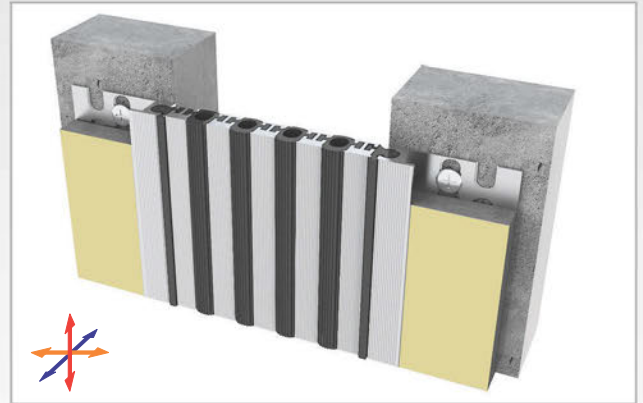

AS A126 flush mounted profile can easily be installed by means of screws to all types of wall & ceiling. Adjustable interlocking profile and gasket configuration makes it available for gaps up to 200 mm. Multipartite design ensures the profile to meet displacements in 3 directions. If inquired, AS A126 can be applied with floor type AS A226 and this dual application brings in a decorative aspect. Profiles are delivered factory-assembled.

- Application Areas** : Indoor & Outdoor / Wall & Ceiling
- Ideal for** : Shopping Malls, Airports, Residences, Hospitals, Hotels, Commercial & Public Buildings etc.
- Material** : Mill Finish Aluminum (Anodizing optional), TPE Gasket
- Aluminum Alloy** : 6063 AA-USA / EN AW 6063
- Optional Supplies** : Fire Barrier, Waterproof EPDM membrane

* Visuals are representative and the profile configuration may differ depending on the characteristics requested.

GASKET COLORS **BLACK** GREY BEIGE Custom Colors available.

LOCATION	MODEL	GAP (Fb) mm	HEIGHT (H) MM	OVERALL WIDTH (B) mm	VISIBLE WIDTH (S) mm	MOVEMENT (W) mm	LOAD CAPACITY	STANDARD LENGTH (mt)
Wall to Wall	AS A126-030	30	15 / 28	128	48	± 2	N/A	3
	AS A126-050	50	15 / 28	148	68	± 4	N/A	3
	AS A126-060	60	15 / 28	170	90	± 6	N/A	3
	AS A126-080	80	15 / 28	190	110	± 8	N/A	3
	AS A126-100	100	15 / 28	210	131	± 10	N/A	3
	AS A126-120	120	15 / 28	231	152	± 12	N/A	3
	AS A126-140	140	15 / 28	252	173	± 14	N/A	3
	AS A126-160	160	15 / 28	273	193	± 16	N/A	3
	AS A126-200	200	15 / 28	315	235	± 20	N/A	3

Note: Please ask for different sizes

Profil No Profile Number	AS A126 060	AS A126 060K
Fb (mm)	60	60
H (mm) yaklaşık approx.	28	28
W± (mm) yaklaşık approx.	±6	±6
Renk Color	Alüminyum: Natürel, Fitiller: Siyah, gri, diğer Aluminum: Natural, Inserts: Black, grey, others	
Malzeme Material	Alüminyum, TPE Termoplastik Elastomer Aluminum, TPE Thermoplastic Elastomer	
Standart Uzunluk Standard Length	3	