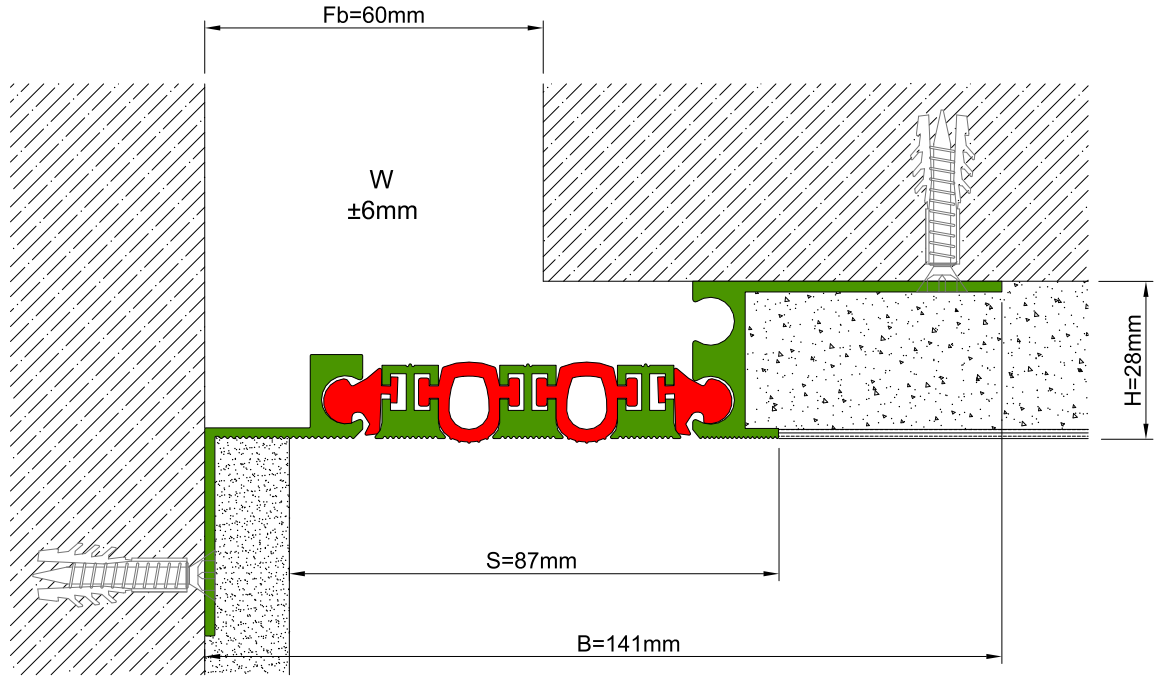

AS A126 flush mounted profile can easily be installed by means of screws to all types of wall & ceiling. Adjustable interlocking profile and gasket configuration makes it available for gaps up to 200 mm. Multipartite design ensures the profile to meet displacements in 3 directions. If inquired, AS A126 can be applied with floor type AS A226 and this dual application brings in a decorative aspect. Profiles are delivered factory-assembled.

* Visuals are representative and the profile configuration may differ depending on the characteristics requested.

GASKET COLORS **BLACK** GREY BEIGE Custom Colors available.

LOCATION	MODEL	GAP (Fb) mm	HEIGHT (H) MM	OVERALL WIDTH (B) mm	VISIBLE WIDTH (S) mm	MOVEMENT (W) mm	LOAD CAPACITY	STANDARD LENGTH (mt)
Wall to Wall	AS A126-030	30	15 / 28	128	48	± 2	N/A	3
	AS A126-050	50	15 / 28	148	68	± 4	N/A	3
	AS A126-060	60	15 / 28	170	90	± 6	N/A	3
	AS A126-080	80	15 / 28	190	110	± 8	N/A	3
	AS A126-100	100	15 / 28	210	131	± 10	N/A	3
	AS A126-120	120	15 / 28	231	152	± 12	N/A	3
	AS A126-140	140	15 / 28	252	173	± 14	N/A	3
	AS A126-160	160	15 / 28	273	193	± 16	N/A	3
	AS A126-200	200	15 / 28	315	235	± 20	N/A	3

Note: Please ask for different sizes

Profil No Profile Number	AS A126 060	AS A126 060K
Fb (mm)	60	60
H (mm) yaklaşık approx.	28	28
W± (mm) yaklaşık approx.	±6	±6
Renk Color	Alüminyum: Natürel, Fitiller: Siyah, gri, diğer Aluminum: Natural, Inserts: Black, grey, others	
Malzeme Material	Alüminyum, TPE Termoplastik Elastomer Aluminum, TPE Thermoplastic Elastomer	
Standart Uzunluk Standard Length	3	