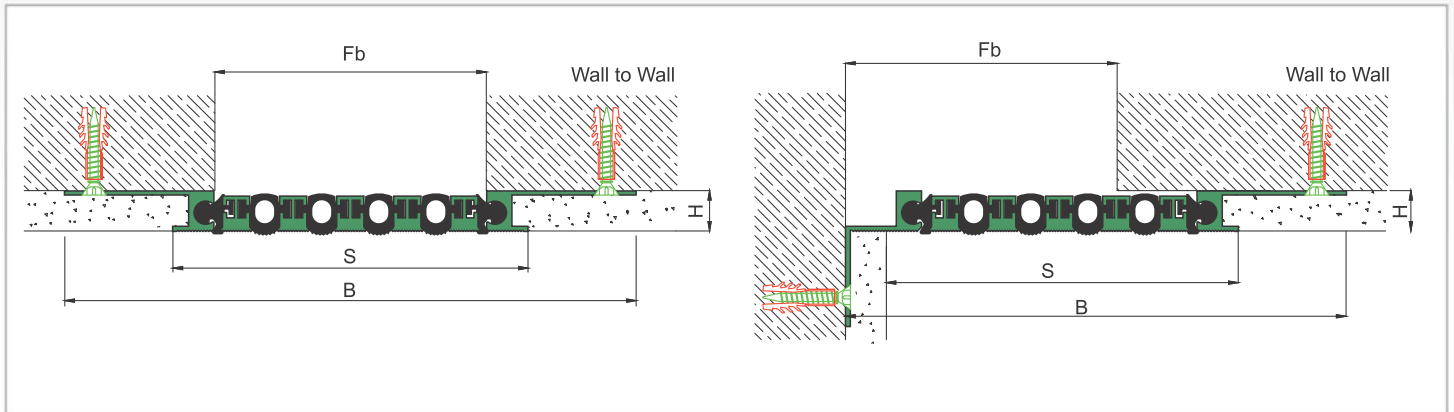

AS A126 flush mounted profile can easily be installed by means of screws to all types of wall & ceiling. Adjustable interlocking profile and gasket configuration makes it available for gaps up to 200 mm. Multipartite design ensures the profile to meet displacements in 3 directions. If inquired, AS A126 can be applied with floor type AS A226 and this dual application brings in a decorative aspect. Profiles are delivered factory-assembled.

- Application Areas** : Indoor & Outdoor / Wall & Ceiling
- Ideal for** : Shopping Malls, Airports, Residences, Hospitals, Hotels, Commercial & Public Buildings etc.
- Material** : Mill Finish Aluminum (Anodizing optional), TPE Gasket
- Aluminum Alloy** : 6063 AA-USA / EN AW 6063
- Optional Supplies** : Fire Barrier, Waterproof EPDM membrane

* Visuals are representative and the profile configuration may differ depending on the characteristics requested.

GASKET COLORS **BLACK** GREY BEIGE Custom Colors available.

LOCATION	MODEL	GAP (Fb) mm	HEIGHT (H) MM	OVERALL WIDTH (B) mm	VISIBLE WIDTH (S) mm	MOVEMENT (W) mm	LOAD CAPACITY	STANDARD LENGTH (mt)
Wall to Wall	AS A126-030	30	15 / 28	128	48	± 2	N/A	3
	AS A126-050	50	15 / 28	148	68	± 4	N/A	3
	AS A126-060	60	15 / 28	170	90	± 6	N/A	3
	AS A126-080	80	15 / 28	190	110	± 8	N/A	3
	AS A126-100	100	15 / 28	210	131	± 10	N/A	3
	AS A126-120	120	15 / 28	231	152	± 12	N/A	3
	AS A126-140	140	15 / 28	252	173	± 14	N/A	3
	AS A126-160	160	15 / 28	273	193	± 16	N/A	3
	AS A126-200	200	15 / 28	315	235	± 20	N/A	3

Note: Please ask for different sizes

Profil No Profile Number	AS A126 060	AS A126 060K
Fb (mm)	60	60
H (mm) yaklaşık approx.	28	28
W± (mm) yaklaşık approx.	±6	±6
Renk Color	Alüminyum: Natürel, Fitiller: Siyah, gri, diğer Aluminum: Natural, Inserts: Black, grey, others	
Malzeme Material	Alüminyum, TPE Termoplastik Elastomer Aluminum, TPE Thermoplastic Elastomer	
Standart Uzunluk Standard Length	3	