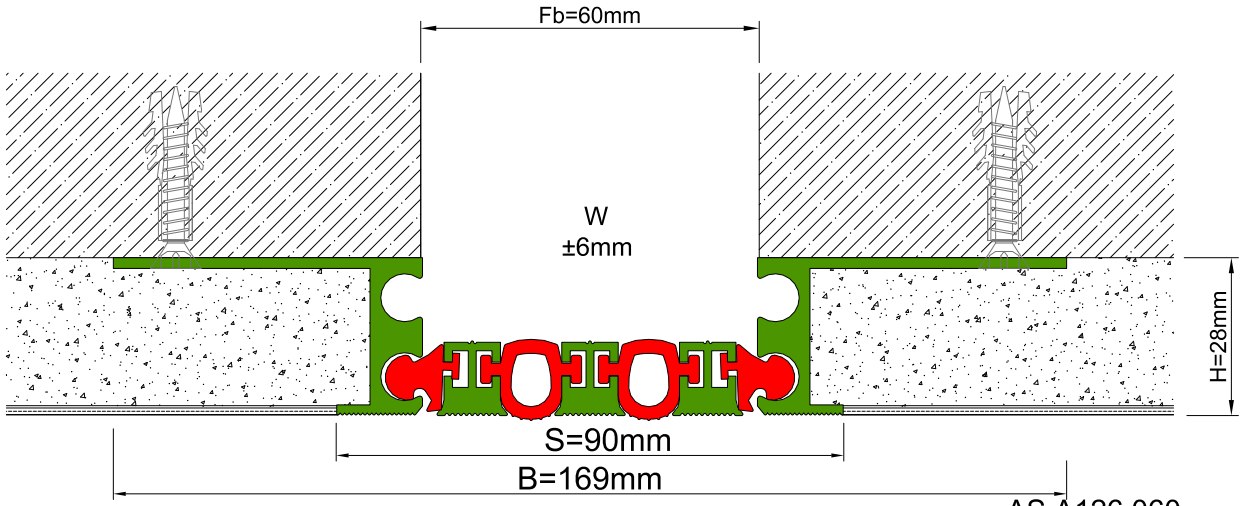

AS A126 flush mounted profile can easily be installed by means of screws to all types of wall & ceiling. Adjustable interlocking profile and gasket configuration makes it available for gaps up to 200 mm. Multipartite design ensures the profile to meet displacements in 3 directions. If inquired, AS A126 can be applied with floor type AS A226 and this dual application brings in a decorative aspect. Profiles are delivered factory-assembled.

- Application Areas** : Indoor & Outdoor / Wall & Ceiling
- Ideal for** : Shopping Malls, Airports, Residences, Hospitals, Hotels, Commercial & Public Buildings etc.
- Material** : Mill Finish Aluminum (Anodizing optional), TPE Gasket
- Aluminum Alloy** : 6063 AA-USA / EN AW 6063
- Optional Supplies** : Fire Barrier, Waterproof EPDM membrane

* Visuals are representative and the profile configuration may differ depending on the characteristics requested.

GASKET COLORS **BLACK** GREY BEIGE Custom Colors available.

LOCATION	MODEL	GAP (Fb) mm	HEIGHT (H) MM	OVERALL WIDTH (B) mm	VISIBLE WIDTH (S) mm	MOVEMENT (W) mm	LOAD CAPACITY	STANDARD LENGTH (mt)
Wall to Wall	AS A126-030	30	15 / 28	128	48	± 2	N/A	3
	AS A126-050	50	15 / 28	148	68	± 4	N/A	3
	AS A126-060	60	15 / 28	170	90	± 6	N/A	3
	AS A126-080	80	15 / 28	190	110	± 8	N/A	3
	AS A126-100	100	15 / 28	210	131	± 10	N/A	3
	AS A126-120	120	15 / 28	231	152	± 12	N/A	3
	AS A126-140	140	15 / 28	252	173	± 14	N/A	3
	AS A126-160	160	15 / 28	273	193	± 16	N/A	3
	AS A126-200	200	15 / 28	315	235	± 20	N/A	3

Note: Please ask for different sizes

Profil No Profile Number	AS A126 060	AS A126 060K
Fb (mm)	60	60
H (mm) yaklaşık approx.	28	28
W± (mm) yaklaşık approx.	±6	±6
Renk Color	Alüminyum: Natürel, Fitiller: Siyah, gri, diğer Aluminum: Natural, Inserts: Black, grey, others	
Malzeme Material	Alüminyum, TPE Termoplastik Elastomer Aluminum, TPE Thermoplastic Elastomer	
Standart Uzunluk Standard Length	3	